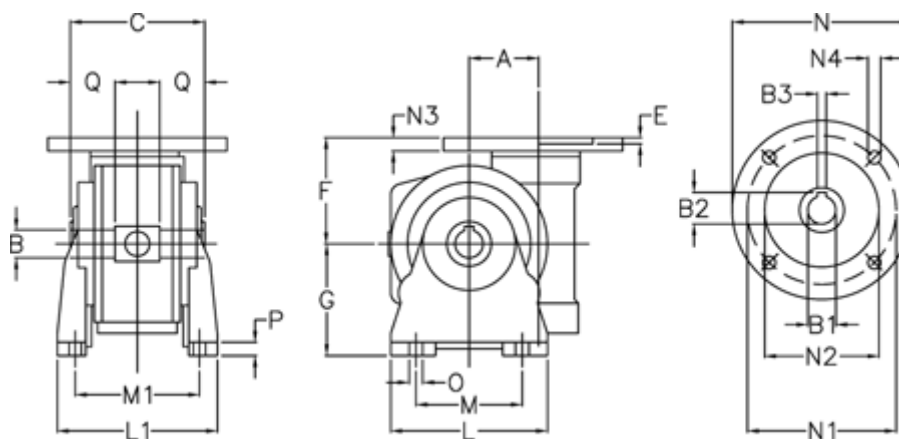

Data Sheet

Article number: 3902044014322
Description: Worm gear
VF 44-V-14-63B5

Measures

A	= 44.6	G	= 72	N3	= 10.5
B	= 18 H7	L	= 90	N4	= 9.5
B1 E7	= 11	L1	= 98	O	= 8.5
B2	= 12.8	M	= 52	P	= 10
B3 H9	= 4	M1	= 81	Q	= 24.5
C	= 64	N	= 140		
E	= 2	N1	= 115		
F	= 65	N2	= 95		